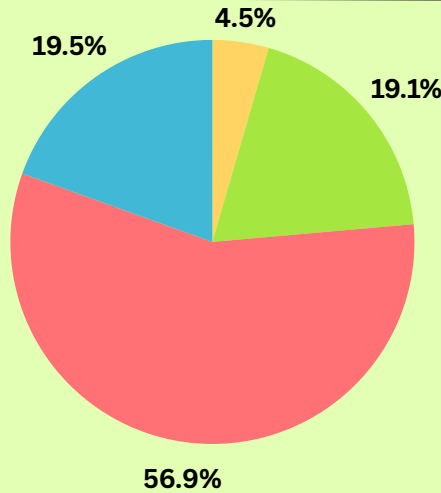

DODGE COUNTY

W I S C O N S I N

POPULATION ESTIMATES

Population Estimate, July 1, 2023 **88,231**
 April 1, 2020 **89,394**
 Population change **-1.3%**

Based on Age

- Persons under 5 years
- Persons under 18 years
- Persons between 19 and 64 years
- Persons 65 years and over