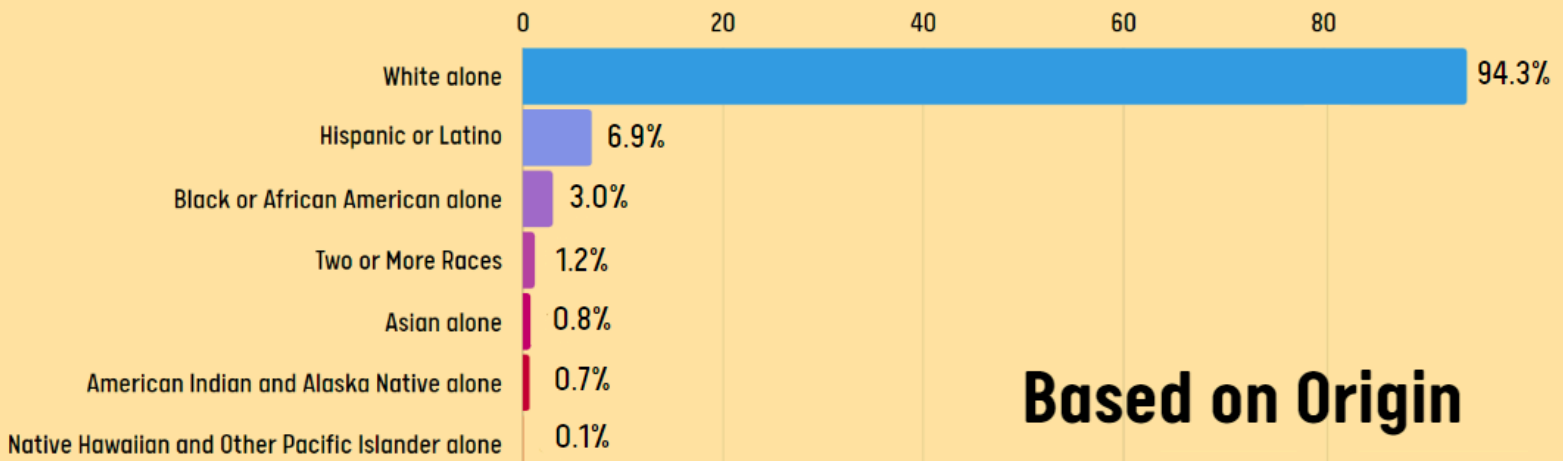

Based on Origin

An EEO/AA employer, University of Wisconsin-Madison Division of Extension provides equal opportunities in employment and programming, including Title VI, Title IX, the Americans with Disabilities Act (ADA) and Section 504 of the Rehabilitation Act requirements.